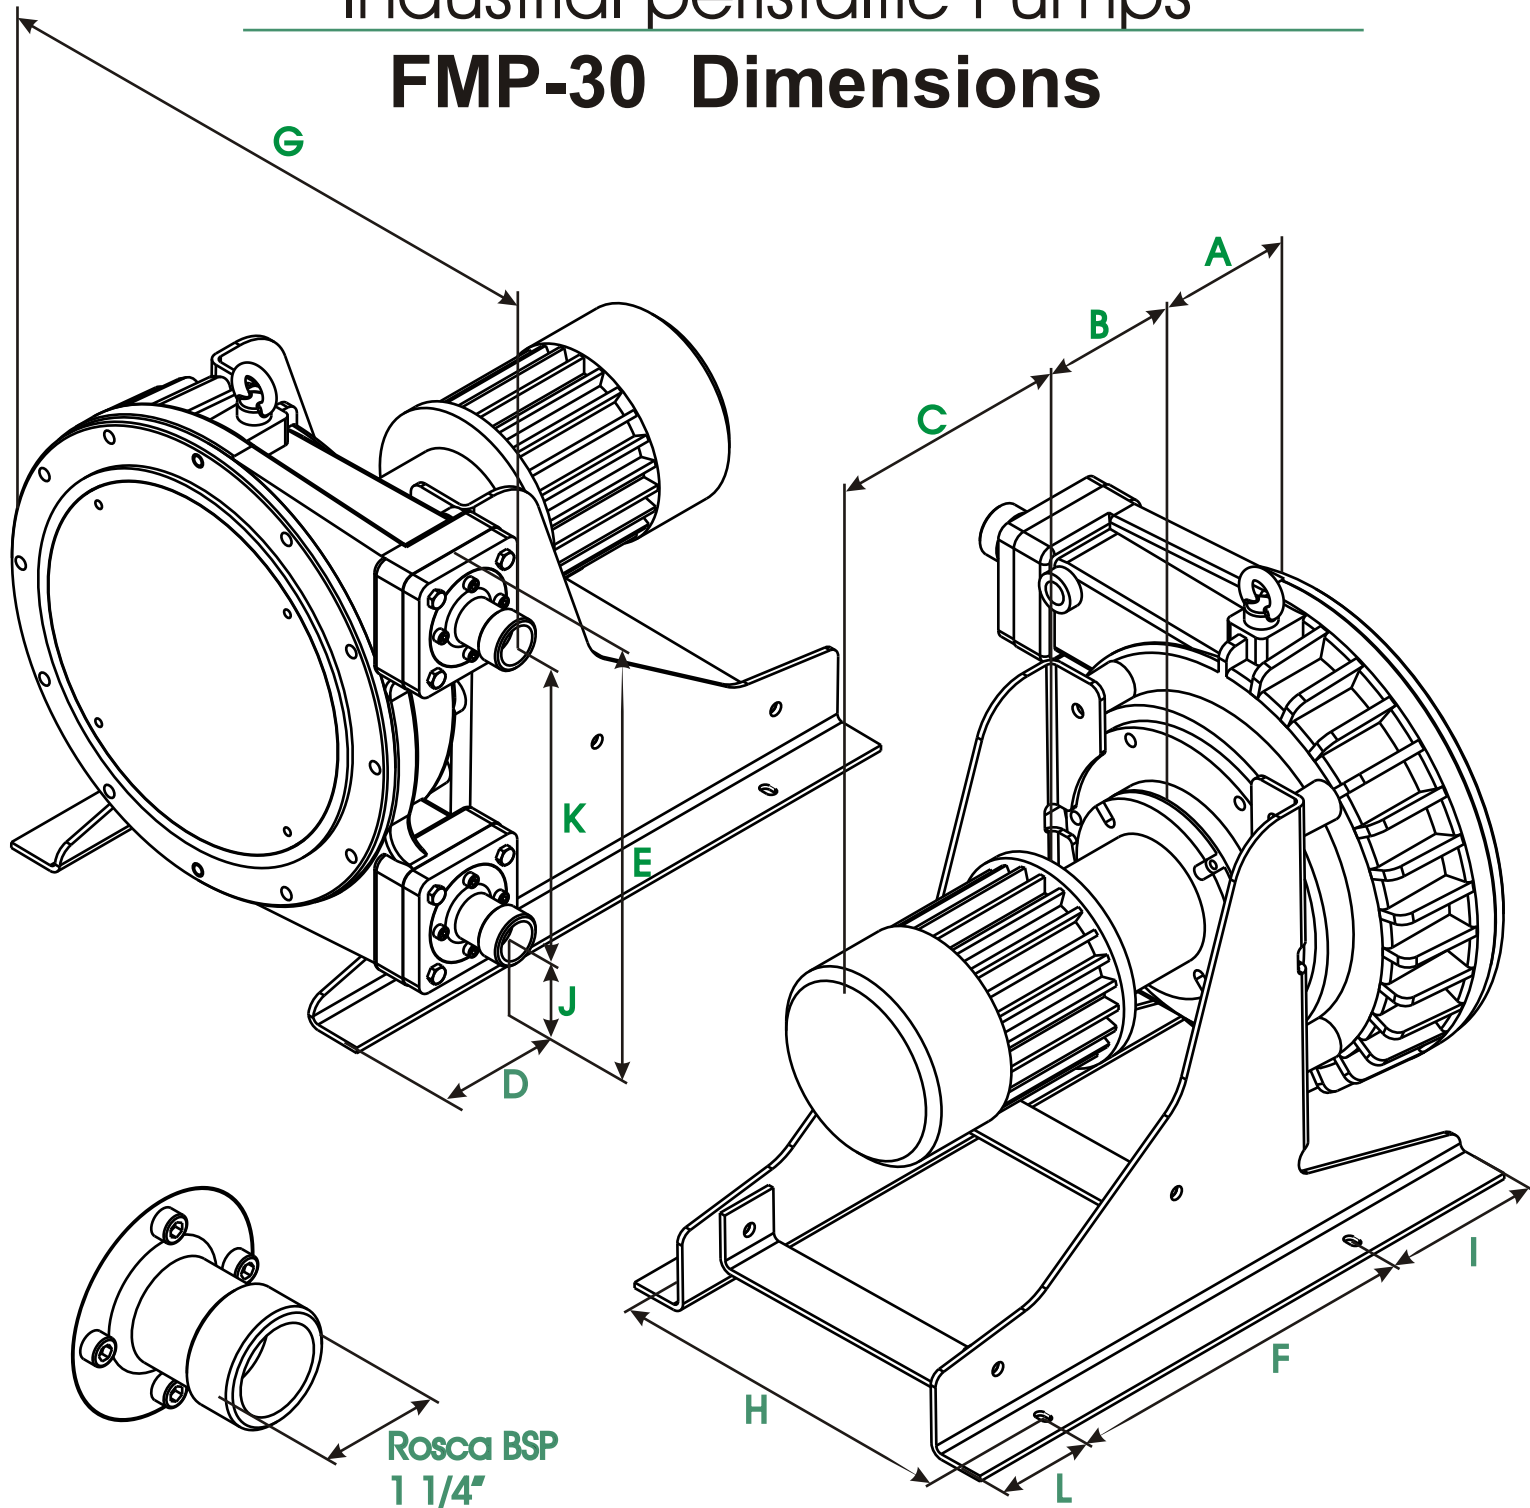

Industrial peristaltic Pumps

FMP-30 Dimensions

Rosca BSP
1 1/4"

A	B	C	D	E	F	G	H	I	J	K	L
127,5	*	*	60	425	305	471	305	160	100	262	75

* To confirm according type and power driver.