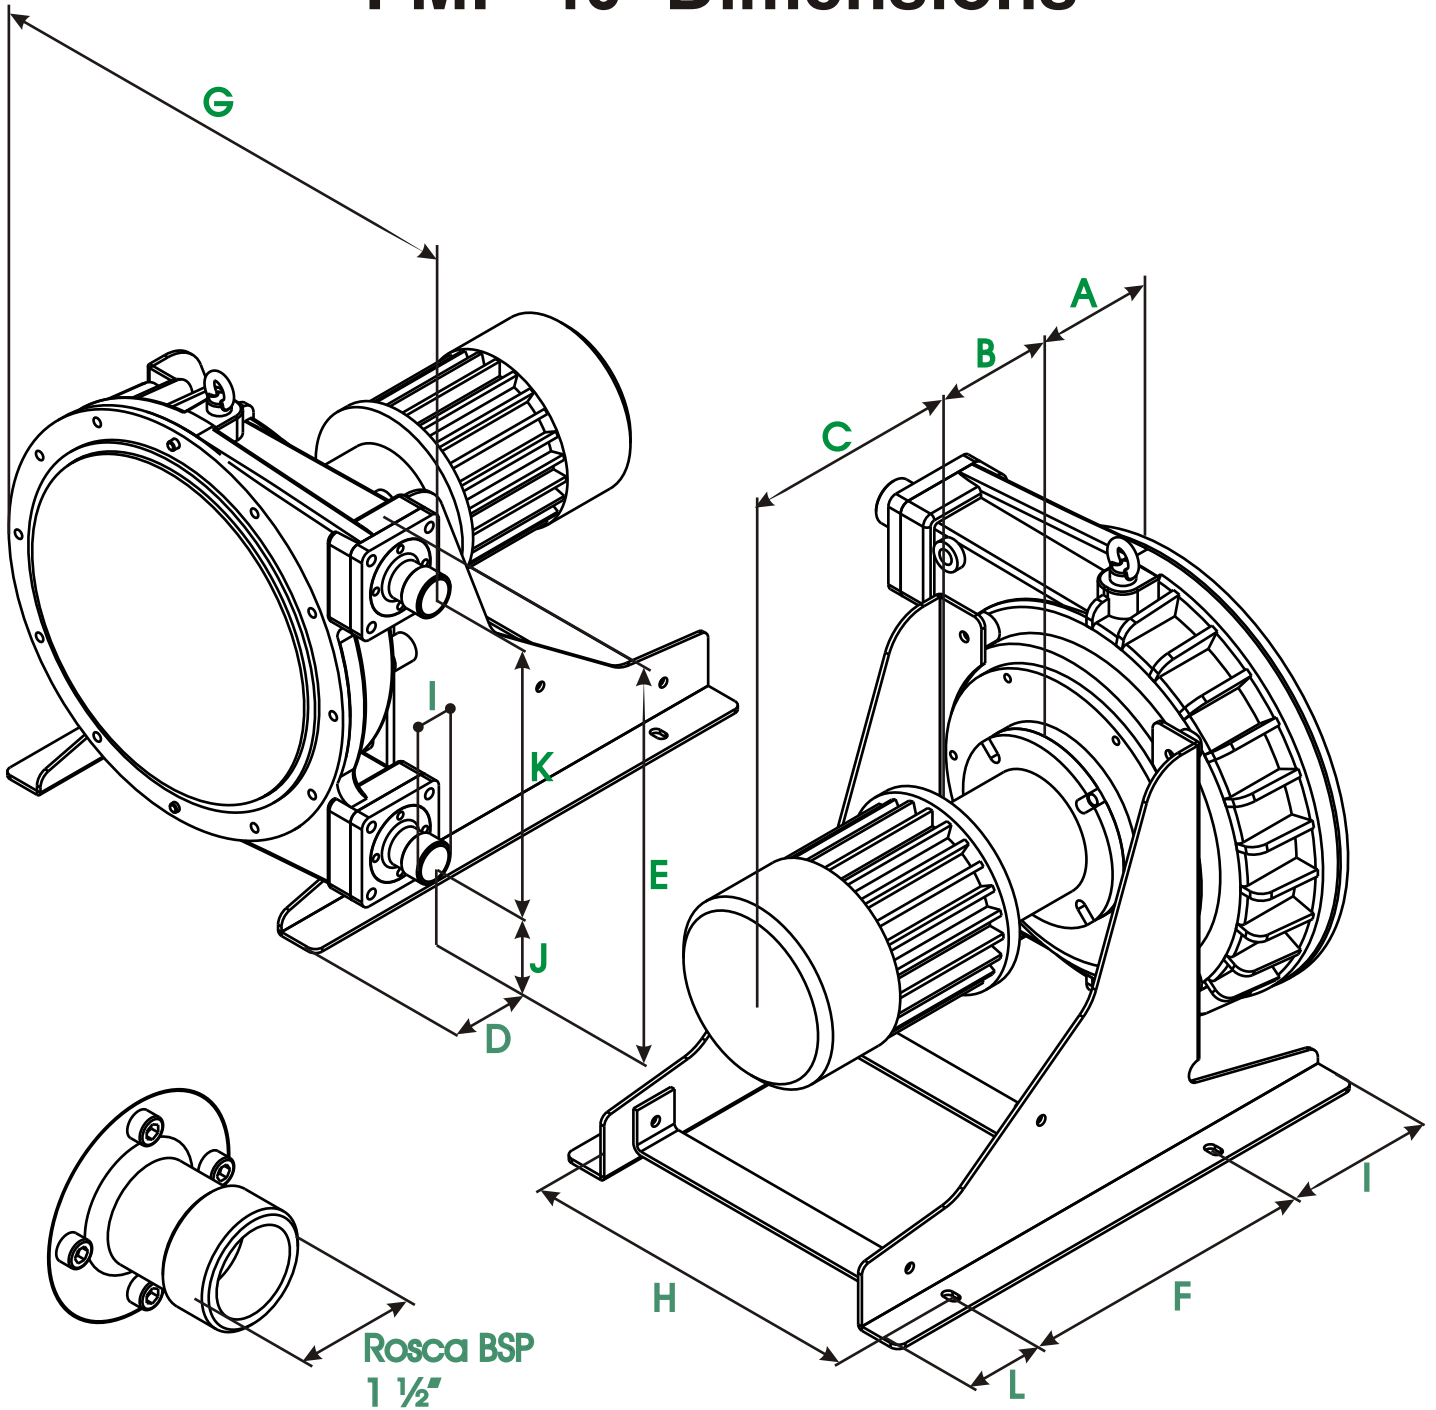

Industrial peristaltic Pumps

FMP-40 Dimensions

A	B	C	D	E	F	G	H	I	J	K	L
135	*	*		613	345	552	385	170	130	330	95

* To confirm according type and power driver.